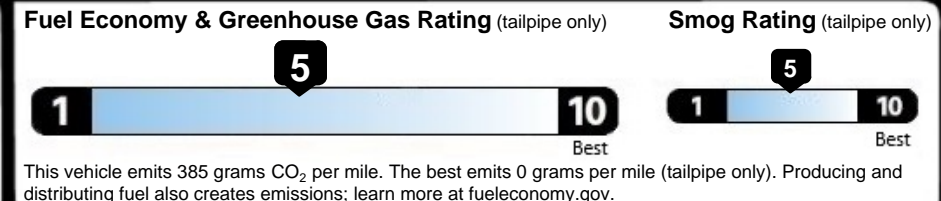

LIMITED WARRANTY/ROADSIDE ASSISTANCE

3 Years / 36,000 Miles Basic
5 Years / 60,000 Miles Powertrain
5 Years / Unlimited Mileage Rust Perforation
3 Years / 36,000 24/7 Roadside Assistance
See Owner Info Kit & Warranty for Details

OPTIONAL EQUIPMENT AND OTHER ITEMS

Manufacturer's Suggested Retail Price	$44,995.00
Premium Paint: Deep Emerald Green Pearl	$395.00
Full Tank of Gas	INCLD
Option Package: 23	$4,090.00
Subaru 12.1" Multimedia System w/ Navigation	
Power Moonroof	
Surround View Monitor System	
Black Nappa Leather-Trimmed Upholstery w/ Copper Stitch	
Ventilated Front Seats	
12-Way Power Driver's Seat w/ 4-Way Lumbar Support & Leg Extension	
8-Way Power Front Passenger Seat	
Black Power-Folding Heated Mirrors w/ Turn Signals	
Outback Mirror Package	$751.00
Auto-Dimming Mirror w/ Comp	
Auto-Dimming Exterior Mirror	
Splash Guards	$202.00
Rear Seatback Protector	$165.00
Cargo Sidewall Protector	$139.00
LED Upgrade	$79.00

EPA DOT Fuel Economy and Environment

Gasoline Vehicle

Fuel Economy

23 MPG Small SUVs range from 14 to 125 MPG. The best vehicle rates 146 MPGe.

21 city 27 highway

4.3 gallons per 100 miles

You spend $2,250 more in fuel costs over 5 years compared to the average new vehicle.

Annual fuel cost $2,150

Actual results will vary for many reasons, including driving conditions and how you drive and maintain your vehicle. The average new vehicle gets 29 MPG and costs $8,500 to fuel over 5 years. Cost estimates are based on 15,000 miles per year at $3.30 per gallon. MPGe is miles per gallon equivalent. Vehicle emissions are a significant cause of climate change and smog.

fueleconomy.gov
Calculate personalized estimates and compare vehicles

PARTS CONTENT INFORMATION

FOR VEHICLES IN THIS CARLINE: U.S./CANADIAN PARTS CONTENT: 0% MAJOR SOURCES OF FOREIGN PARTS CONTENT: JAPAN: 85%

FOR THIS VEHICLE: FINAL ASSEMBLY POINT: OTA, GUNMA, JAPAN COUNTRY OF ORIGIN: ENGINE: JAPAN TRANSMISSION: JAPAN

Note: Parts content does not include final assembly, distribution, or other non-parts costs.

Privacy Notice
www.subaru.com/company/privacy.html

Destination and Delivery $1,450.00
Total Suggested Retail Price $52,266.00

THIS LABEL HAS BEEN APPLIED PURSUANT TO FEDERAL LAW, DO NOT REMOVE OR ALTER PRIOR TO THE DELIVERY TO THE ULTIMATE PURCHASER.